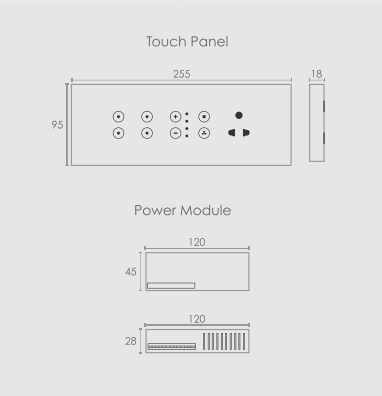

Inductive Load
100W

Capacitive Load
400W

Resistive Load
1000W

Light, other appliances and plug application

Regular Wiring

All prices are same for both black and white colors.

Available in

QUARTZ switches