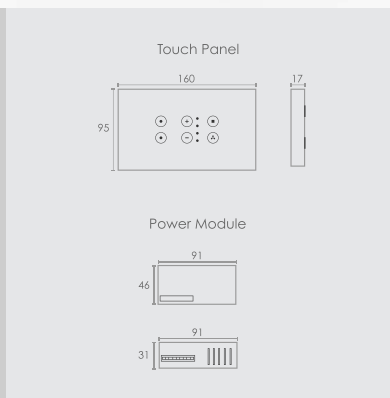

3S Analog

Inductive Load ☐ Capacitive Load **1000W** Resistive Load ☐

Dimming & Tuning light

Special Wiring