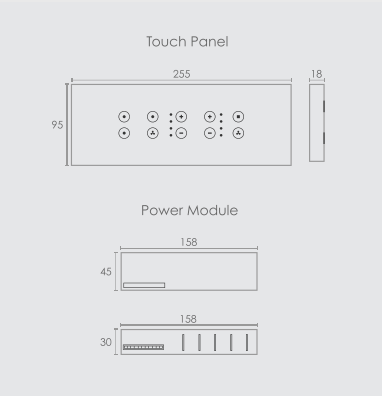

QUARTZ switches