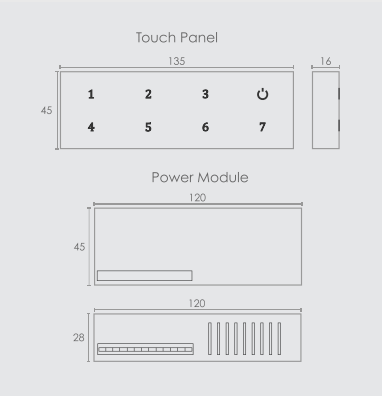

6F

Inductive Load 100W Capacitive Load 400W Resistive Load 1000W

Lights & other appliances

Regular Wiring

All prices are same for both black and white colors.

Available in

POSH switches

6M