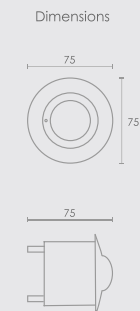

Regular Wiring

WIFI 2.0.1

Inductive Load **■** Capacitive Load **■** Resistive Load **■**

Control via Mobile App, Voice (Alexa etc)

MW.C.101

Inductive Load **50W** Capacitive Load **250W** Resistive Load **500W**