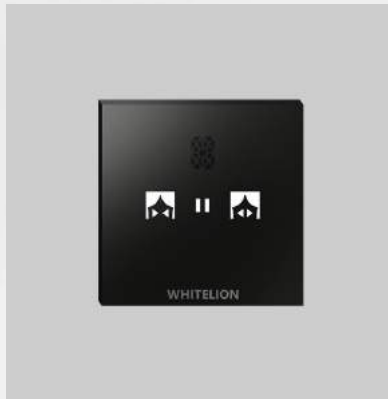

2C

Inductive Load **100W**   Capacitive Load **400W**   Resistive Load **1000W**

Curtain open/close
Special Wiring