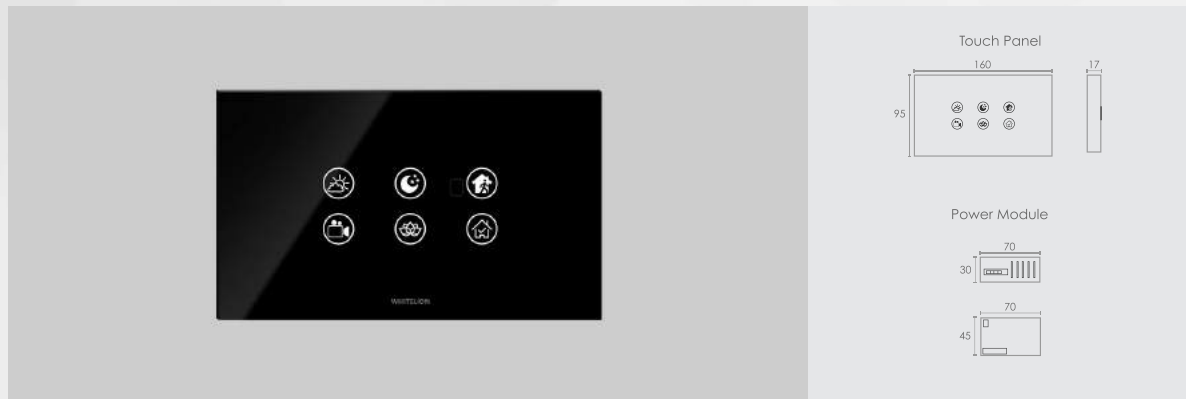

4M

Inductive Load
100W

Capacitive Load
400W

Resistive Load
1000W

Lights & other appliances

Regular Wiring

4SC

Inductive Load
-