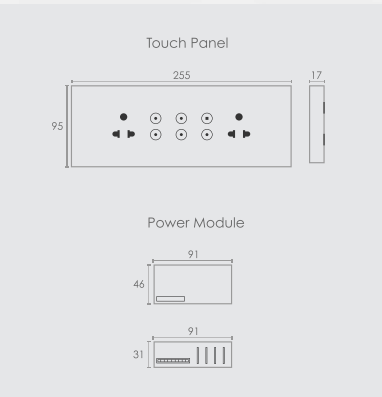

8MP

Inductive Load
100W

Capacitive Load
400W

Resistive Load
1000W

Light, other appliances
and plug application

Regular Wiring

8MP2

Inductive Load
100W