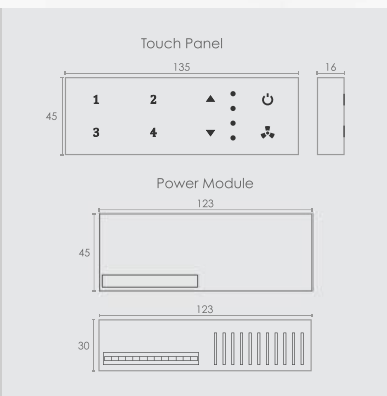

4SC

Inductive Load - Capacitive Load - Resistive Load -

Mood Control

Regular Wiring

4S Analog

Inductive Load - Capacitive Load 1000W Resistive Load -

Dimming & Tuning light

Special Wiring