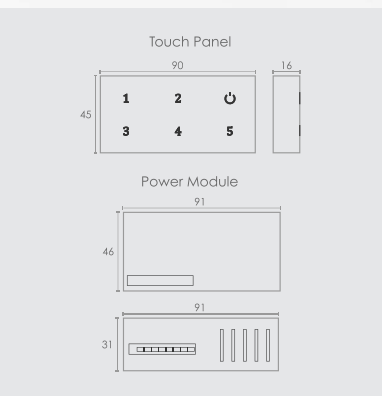

4F

Inductive Load **100W**   Capacitive Load **400W**   Resistive Load **1000W**

Lights & other appliances

Regular Wiring