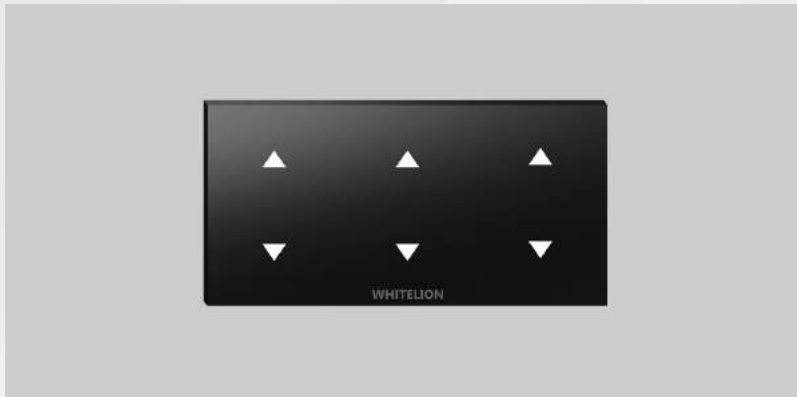

4SC

Inductive Load - Capacitive Load - Resistive Load -

Mood Control

Regular Wiring