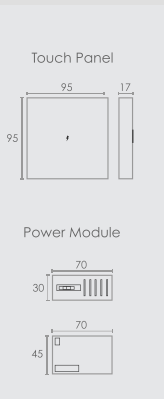

QUARTZ switches