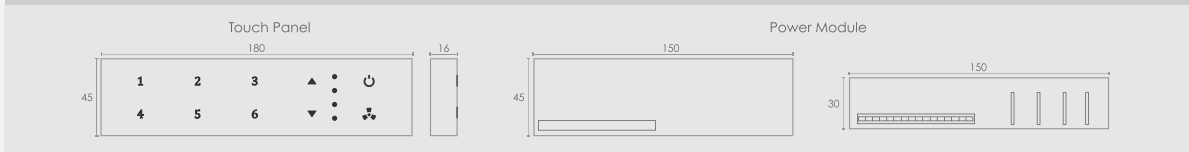

6S Analog

Inductive Load
-

Capacitive Load
1000W

Resistive Load
-

Dimming & Tuning light

Special Wiring