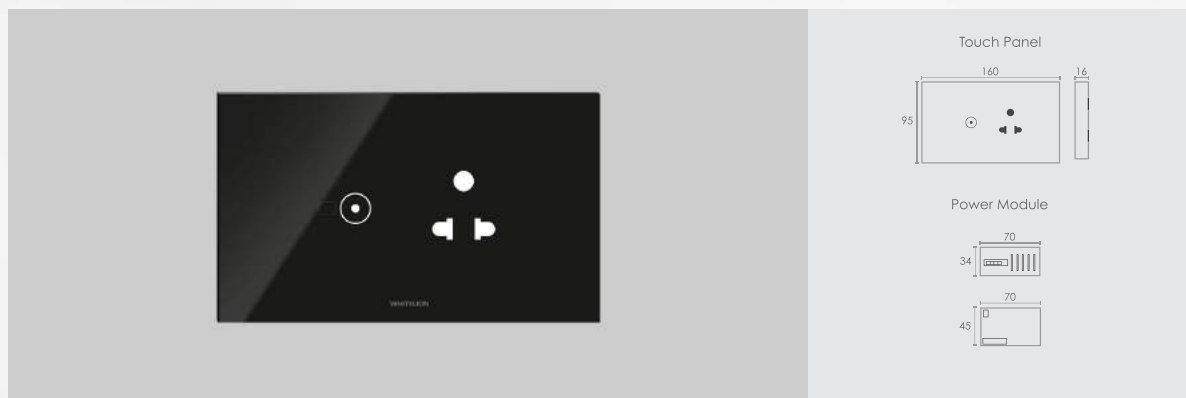

4IP

Inductive Load
100W

Capacitive Load
400W

Resistive Load
1000W

Light, other appliances and plug application

Regular Wiring

All prices are same for both black and white colors.

Available in