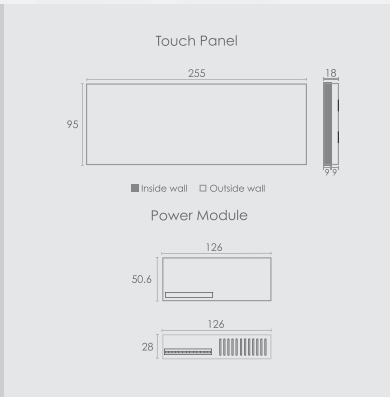

6MP2

Inductive Load
100W

Capacitive Load
400W

Resistive Load
1000W

Light, other appliances
and plug application

Regular Wiring