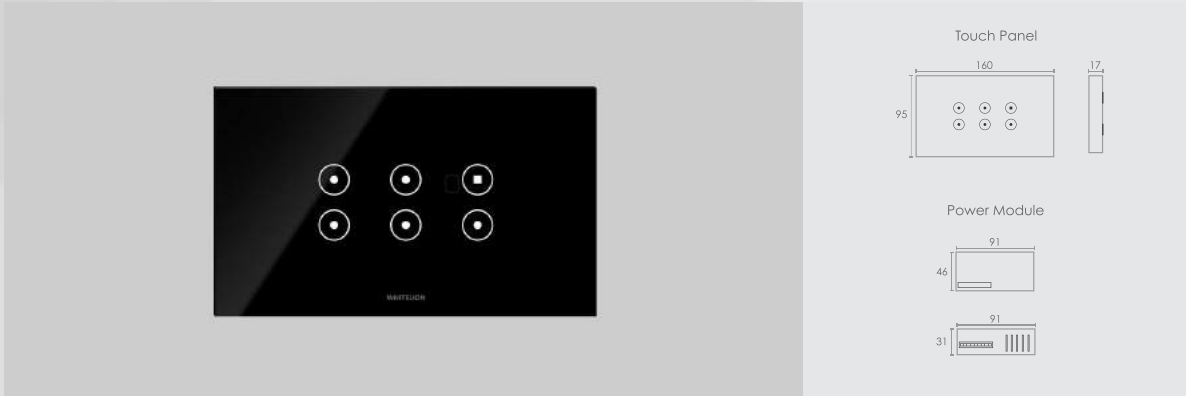

Special Wiring

4F

Inductive Load **100W** Capacitive Load **4000W** Resistive Load **1000W**

Light & other appliances

Regular Wiring

All prices are same for both black and white colors.

Available in

QUARTZ switches