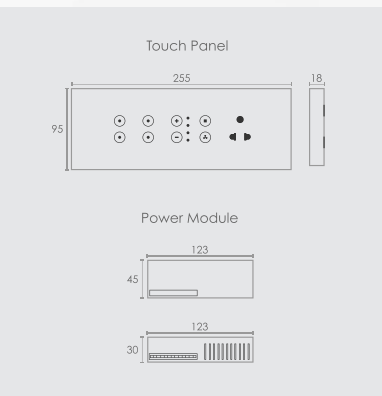

Regular Wiring

8M

Inductive Load
100W

Capacitive Load
400W

Resistive Load
1000W

Lights & other appliances

Regular Wiring

8FP