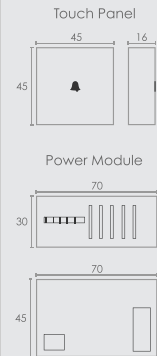

WHITELION®
RISE BEYOND

www.whitelion.in

POSH switches

2A

Inductive Load **300W** Capacitive Load **700W** Resistive Load **3000W**

Appliances upto 16A 
Regular Wiring

2B

Inductive Load **100W** Capacitive Load **400W** Resistive Load **1000W**