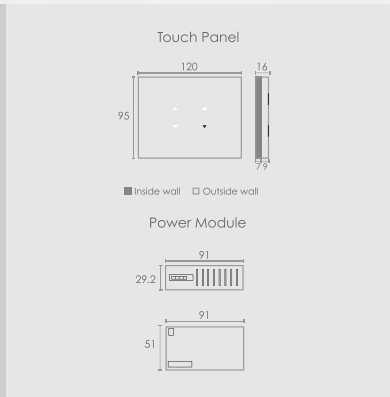

QUARTZ switches

3SC

Inductive Load Capacitive Load Resistive Load

Mood Control

Special Wiring

3S Analog

Inductive Load Capacitive Load **1000W** Resistive Load

Dimming & Tuning light