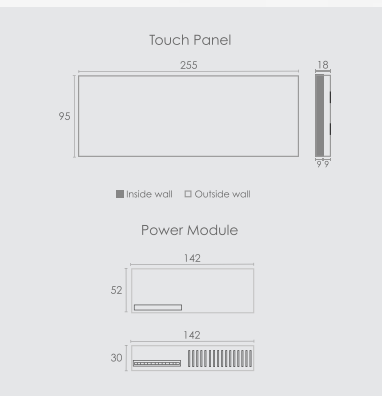

8MP2

Inductive Load
100W

Capacitive Load
400W

Resistive Load
1000W

Light, other appliances
and plug application

Regular Wiring