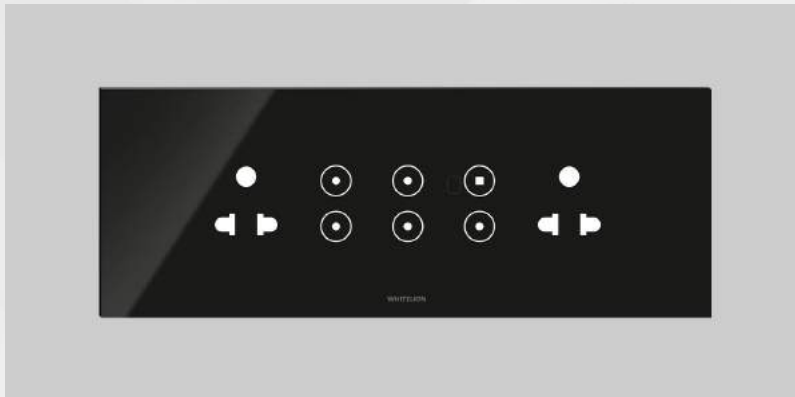

8MP

Inductive Load
100W

Capacitive Load
400W

Resistive Load
1000W

Light, other appliances
and plug application

Regular Wiring

8MP2

Inductive Load
100W