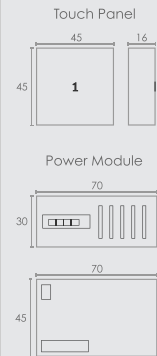

2C

Inductive Load **100W**   Capacitive Load **400W**   Resistive Load **1000W**

Curtain open/close
Special Wiring

2I

Inductive Load **100W**   Capacitive Load **400W**   Resistive Load **1000W**

Lights & other appliances
Regular Wiring