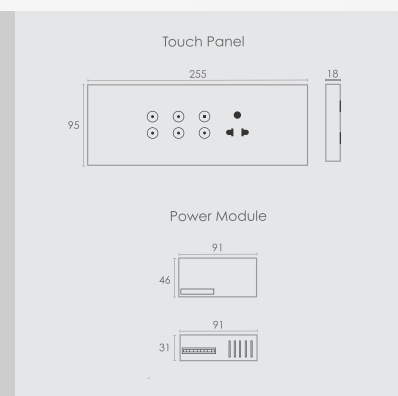

Inductive Load
100W

Capacitive Load
400W

Resistive Load
1000W

Light, other appliances and plug application

Regular Wiring

6MP

Inductive Load
100W

Capacitive Load
400W