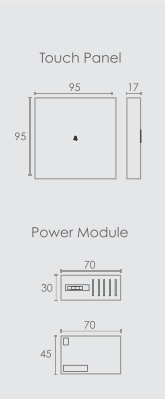

QUARTZ switches

2A

Inductive Load
300W

Capacitive Load
700W

Resistive Load
3000W

Appliances
upto 16A

Regular Wiring

2B