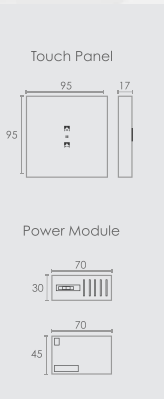

Inductive Load
100W

Capacitive Load
400W

Resistive Load
1000W

Bell
Switches

Regular Wiring

2C

Inductive Load
100W

Capacitive Load
400W