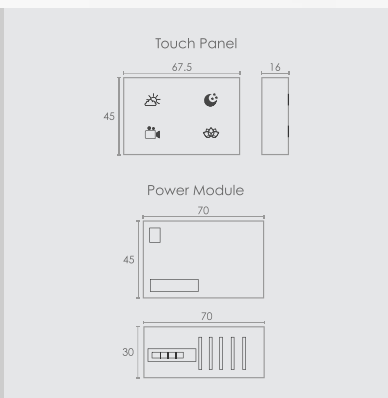

Curtain
open/close

Special Wiring

3M

Inductive Load
100W

Capacitive Load
400W

Resistive Load
1000W

Lights & other
appliances

Regular Wiring