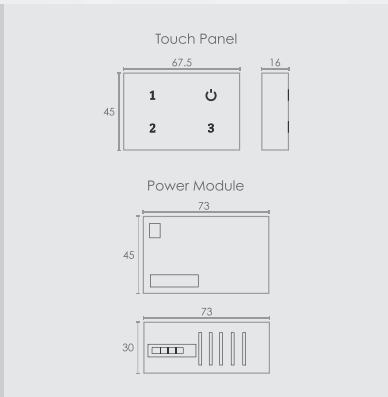

3C

Inductive Load
100W

Capacitive Load
400W

Resistive Load
1000W

Curtain
open/close

Special Wiring