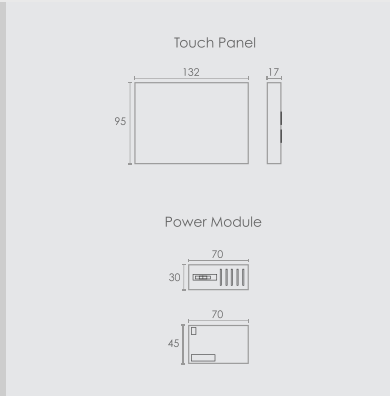

QUARTZ switches