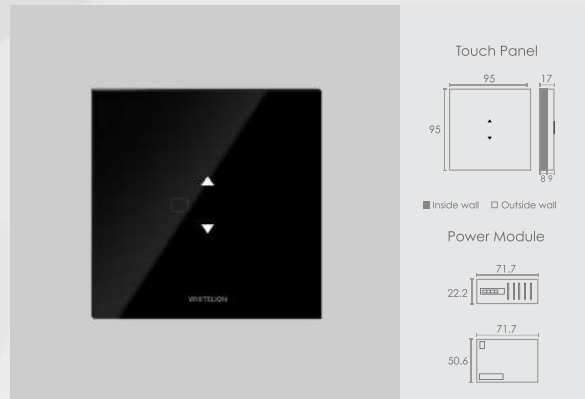

2S Analog

Inductive Load ☐ Capacitive Load ☒ Resistive Load ☐
1000W

Dimming & Tuning light Special Wiring