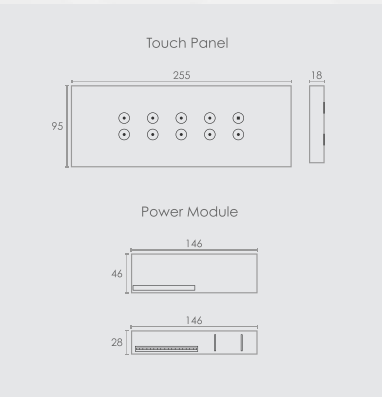

Regular Wiring

8M

Inductive Load
100W

Capacitive Load
400W

Resistive Load
1000W

Lights & other appliances

Regular Wiring

8FP