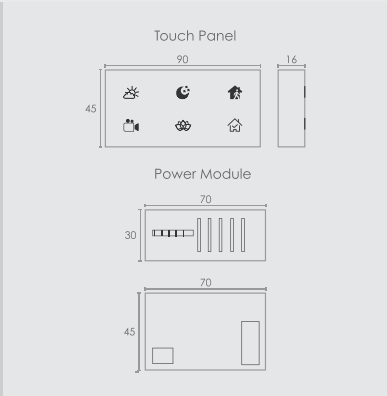

Regular Wiring

4M

Inductive Load **100W** Capacitive Load **400W** Resistive Load **1000W**

Lights & other appliances

Regular Wiring

All prices are same for both black and white colors.

Available in

POSH switches