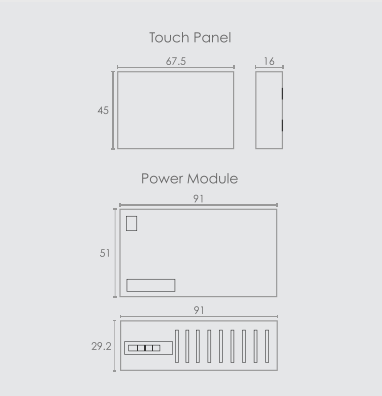

POSH switches