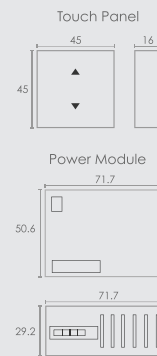

2M

Inductive Load **100W**   Capacitive Load **400W**   Resistive Load **1000W**

Lights & other appliances
Regular Wiring