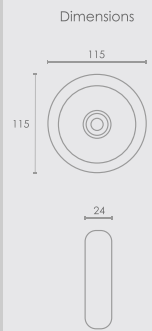

MW.C.101

Inductive Load **50W**   Capacitive Load **250W**   Resistive Load **500W**

Switchless (Motion Detected) control

MW.S.102

Inductive Load **50W**   Capacitive Load **250W**   Resistive Load **500W**

Switchless (Motion Detected) control