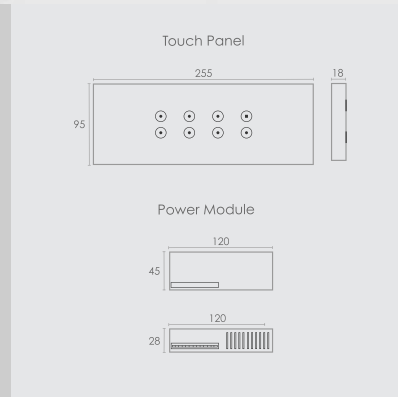

6M

Inductive Load
100W

Capacitive Load
400W

Resistive Load
1000W

Light, other appliances

Regular Wiring

6FP

Inductive Load
100W

Capacitive Load
400W

Resistive Load
1000W

Light, other appliances and plug application

Regular Wiring

6MP

Inductive Load
100W

Capacitive Load
400W

Resistive Load
1000W

Light, other appliances and plug application

Regular Wiring

All prices are same for both black and white colors.

Available in