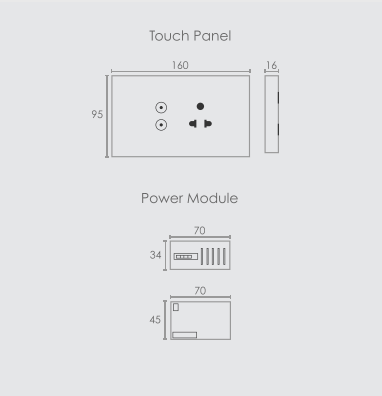

Light, other appliances and plug application

Regular Wiring

All prices are same for both black and white colors.

Available in

QUARTZ switches

4MP

Inductive Load
100W

Capacitive Load
400W