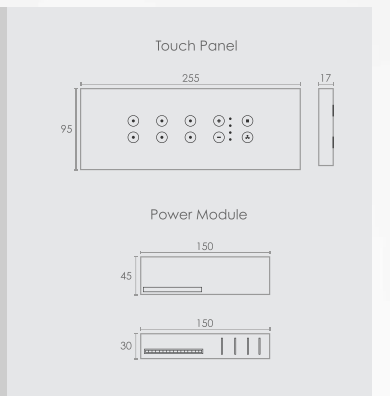

6S Analog

Inductive Load
-

Capacitive Load
1000W

Resistive Load
-

Dimming &
Tuning light

Special Wiring