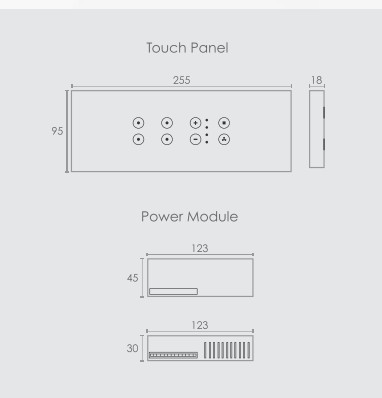

4S Analog

Inductive Load
-

Capacitive Load
1000W

Resistive Load
-

Dimming &
Tuning light

Special Wiring