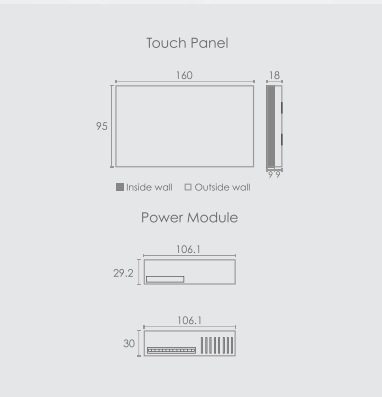

4MP

Inductive Load
100W

Capacitive Load
400W

Resistive Load
1000W

Light, other appliances
and plug application

Regular Wiring