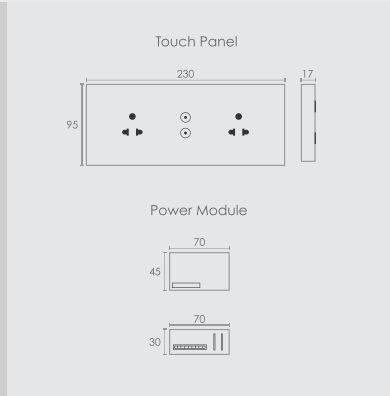

Resistive Load
1000W

Light, other appliances and plug application

Regular Wiring

All prices are same for both black and white colors.

Available in

QUARTZ switches

6MP2

Inductive Load
100W