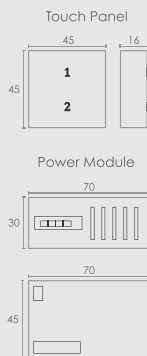

POSH switches

2A

Inductive Load **300W**   Capacitive Load **700W**   Resistive Load **3000W**

Appliances upto 16A
Regular Wiring

2B

Inductive Load **100W**   Capacitive Load **400W**   Resistive Load **1000W**

Bell Switches
Regular Wiring

2C

Inductive Load **100W**   Capacitive Load **400W**   Resistive Load **1000W**

Curtain open/close
Special Wiring

2I

Inductive Load **100W**   Capacitive Load **400W**   Resistive Load **1000W**

Lights & other appliances
Regular Wiring

2M

Inductive Load **100W**   Capacitive Load **400W**   Resistive Load **1000W**

Lights & other appliances
Regular Wiring

2S Analog

Inductive Load -   Capacitive Load **1000W**   Resistive Load -

Dimming & Tuning light
Special Wiring

All prices are same for both black and white colors.

Available in