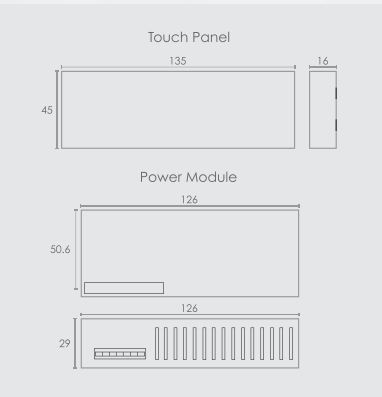

Inductive Load
100W

Capacitive Load
400W

Resistive Load
1000W

Lights & other appliances

Regular Wiring

6S Analog

Inductive Load
-

Capacitive Load
1000W