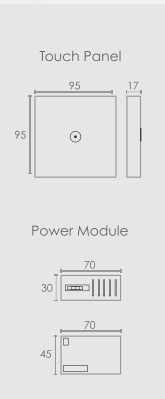

2C

Inductive Load
100W

Capacitive Load
400W

Resistive Load
1000W

Curtain
open/close

Special Wiring

2I

Inductive Load
100W

Capacitive Load
400W

Resistive Load
1000W

Lights & other
appliances

Regular Wiring