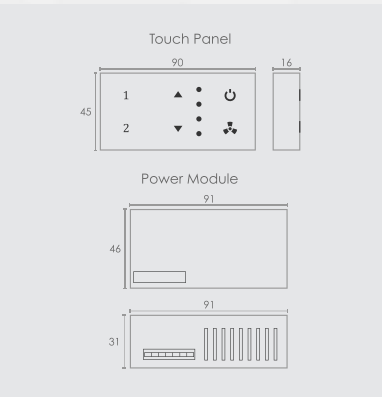

POSH switches

3S Analog

Inductive Load - Capacitive Load **1000W** Resistive Load -

Dimming & Tuning light

Special Wiring

4F

Inductive Load **100W** Capacitive Load **400W** Resistive Load **1000W**

Lights & other appliances