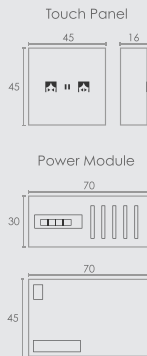

POSH switches

2A

Inductive Load **300W**   Capacitive Load **700W**   Resistive Load **3000W**

Appliances upto 16A
Regular Wiring

2B

Inductive Load **100W**   Capacitive Load **400W**   Resistive Load **1000W**

Bell Switches
Regular Wiring

2C

Inductive Load **100W**   Capacitive Load **400W**   Resistive Load **1000W**

Curtain open/close
Special Wiring

2I

Inductive Load **100W**   Capacitive Load **400W**   Resistive Load **1000W**

Lights & other appliances
Regular Wiring

2M

Inductive Load **100W**   Capacitive Load **400W**   Resistive Load **1000W**

Lights & other appliances
Regular Wiring

2S Analog

Inductive Load -   Capacitive Load **1000W**   Resistive Load -

Dimming & Tuning light
Special Wiring

All prices are same for both black and white colors.

Available in