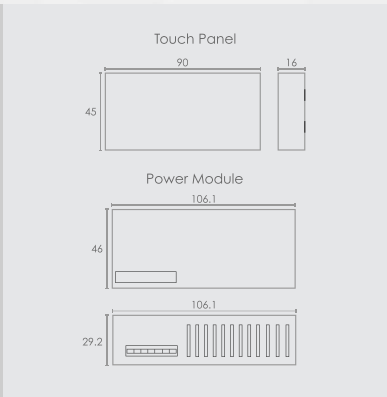

4SC

Inductive Load - Capacitive Load - Resistive Load -

Mood Control

Regular Wiring