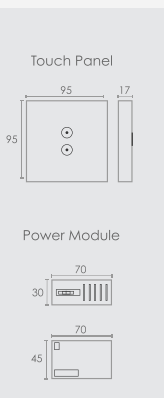

QUARTZ switches

2A

Inductive Load
300W

Capacitive Load
700W

Resistive Load
3000W

Appliances
upto 16A

Regular Wiring

2B

Inductive Load
100W

Capacitive Load
400W

Resistive Load
1000W

Bell
Switches

Regular Wiring

2C

Inductive Load
100W

Capacitive Load
400W

Resistive Load
1000W

Curtain
open/close

Special Wiring

2I

Inductive Load
100W

Capacitive Load
400W

Resistive Load
1000W

Lights & other
appliances

Regular Wiring

2M

Inductive Load
100W

Capacitive Load
400W

Resistive Load
1000W

Lights & other
appliances

Regular Wiring

2P6A/13A

Inductive Load
100W

Capacitive Load
400W

Resistive Load
1000W

Plug
application

Regular Wiring

All prices are same for both black and white colors.

Available in