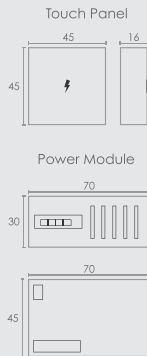

WHITELION®
RISE BEYOND

www.whitelion.in

POSH switches

2A

Inductive Load **300W** Capacitive Load **700W** Resistive Load **3000W**

Appliances upto 16A 
Regular Wiring

2B

Inductive Load **100W** Capacitive Load **400W** Resistive Load **1000W**