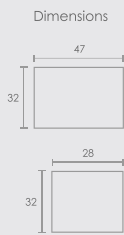

Dimming &
Tuning light

Special Wiring

All prices are same for both black and white colors.

Available in 

ACCESSORIES

High Load

Inductive Load **450W** Capacitive Load **1000W** Resistive Load **4500W**

Appliances upto 16A