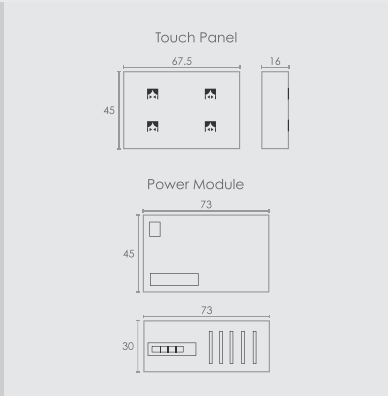

POSH switches