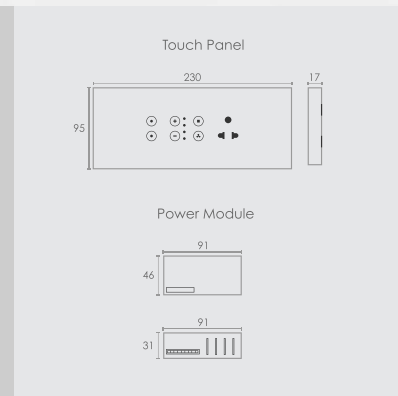

6M

Inductive Load
100W

Capacitive Load
400W

Resistive Load
1000W

Light, other appliances

Regular Wiring